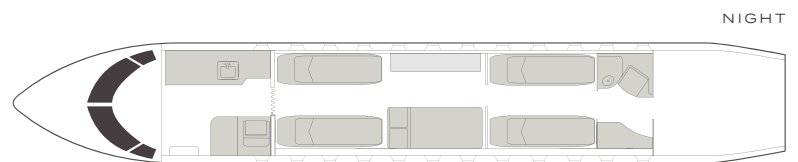

VISTA

AIRCRAFT

PASSENGERS

RANGE

LEGACY 650/650E

13

CONTINENTAL

- 13-passenger layout featuring: forward 4-place club, mid-cabin 4-place conference group, aft stateroom with divan opposite 2-place club
- Complimentary domestic high-speed 4G Wi-Fi
- Equipped with entertainment system featuring Gogo Vision, Blu-ray player, forward & aft bulkhead LCD monitors
- Gourmet forward galley equipped with oven, microwave, and coffee maker
- Fully enclosed private aft lavatory
- Cabin accessible baggage compartment

Range	3,800 NM
Maximum cruise speed	460 kt
Lavatories	1
Sleeps	4
Baggage	240 ft ³
Cabin H/L/W	6'0" x 42'49" x 6'88"