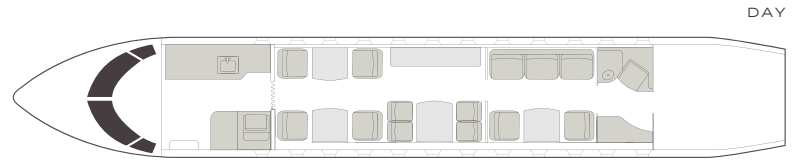

VISTA

AIRCRAFT

PASSENGERS

RANGE

LEGACY 650/650E

13

CONTINENTAL

- 13-passenger layout featuring: forward 4-place club, mid-cabin 4-place conference group, aft stateroom with divan opposite 2-place club
- Complimentary domestic high-speed 4G Wi-Fi
- Equipped with entertainment system featuring Gogo Vision, Blu-ray player, forward & aft bulkhead LCD monitors
- Gourmet forward galley equipped with oven, microwave, and coffee maker
- Fully enclosed private aft lavatory
- Cabin accessible baggage compartment

Range	3,800 NM
Maximum cruise speed	460 kt
Lavatories	1
Sleeps	4
Baggage	240 ft ³
Cabin H/L/W	6'0" x 42'49" x 6'88"