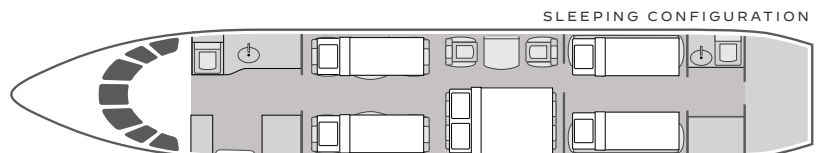

VISTA

AIRCRAFT

PASSENGERS

RANGE

FALCON 7X

16

5,800 NM

- Three-zone cabin layout featuring: four-place forward club, mid cabin four-place conference group opposite two-place club, aft dual three-place divans
- Equipped with Wi-Fi
- Cabin universal power outlets
- Airshow flight display and entertainment system including: Blu-ray and DVD player with dual widescreen cabin monitors
- Full service forward galley equipped with oven, microwave, and coffee maker
- Forward and aft lavatories