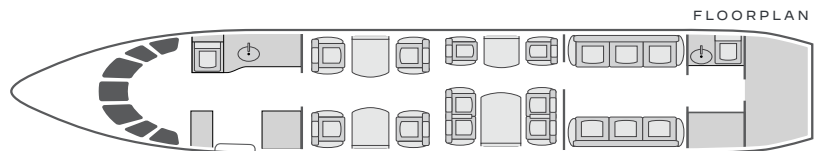

VISTA

AIRCRAFT

PASSENGERS

RANGE

FALCON 7X

16

5,800 NM

- Three-zone cabin layout featuring: four-place forward club, mid cabin four-place conference group opposite two-place club, aft dual three-place divans
- Equipped with Wi-Fi
- Cabin universal power outlets
- Airshow flight display and entertainment system including: Blu-ray and DVD player with dual widescreen cabin monitors
- Full service forward galley equipped with oven, microwave, and coffee maker
- Forward and aft lavatories