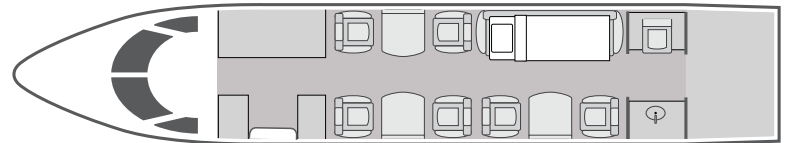

# VISTA

AIRCRAFT

**LEGACY 500**

PASSENGERS

**9**

RANGE

**3,125 NM**

- Interior features executive seating for nine including six club seats and aft three-place divan
- Forward galley with microwave, convection oven, and cold storage
- Fully stocked with complimentary snacks, beverages, and spirits
- SATCOM phones
- Media player and Blu-ray player with iPhone and PC Interface
- Dual widescreen cabin monitors
- Fully enclosed aft lavatory

FLOORPLAN

SLEEPING CONFIGURATION

Sleeps	1
Baggage	155 ft <sup>3</sup>
Cabin H/L/W	6'0" x 27'3" x 6'8"