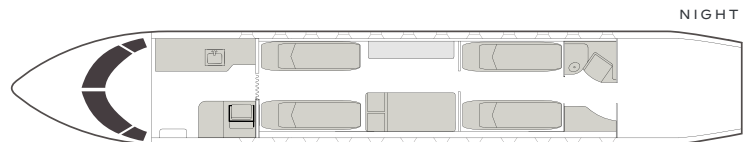

VISTA

AIRCRAFT

PASSENGERS

RANGE

FALCON 7x

12

GLOBAL

- Passenger capacity: 12
- Daytime arrangement: 4 single seats, conference group with 4 single seats, 2 divans with 3 seats
- Nighttime arrangement: 4 single beds, 1 double bed
- Galley incl. microwave, convection oven, fridge & chiller
- Fully enclosed pocket door to separate the cabin into two parts
- Refreshment center
- Fully enclosed aft and forward lavatories

INTERIOR CONFIGURATION MAY DIFFER BY AIRCRAFT TAIL

Range	5,950 NM
Maximum cruise speed	502 kt
Baggage	155 ft ³
Cabin H/L/W	6'2" x 39'7" x 7'8"