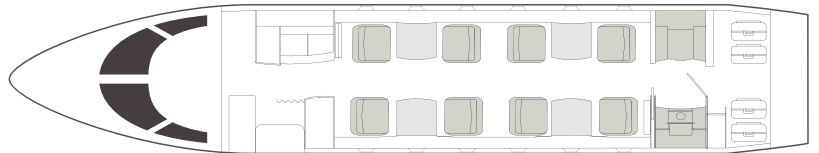

# VISTA

AIRCRAFT

PASSENGERS

RANGE

**CHALLENGER 350**

**8**

**CONTINENTAL**

- 8 passenger seating
- Wi-Fi (satellite based)
- DVD and CD player
- Airshow
- Forward galley with oven and ice drawer
- Satellite phone system
- Sleeps up to 3 passengers
- Aft lavatory

DAY

NIGHT

Range	3,200 NM
Sleeps	3
Baggage	106 ft <sup>3</sup>
Cabin H/L/W	6' x 25'2" x 7'2"