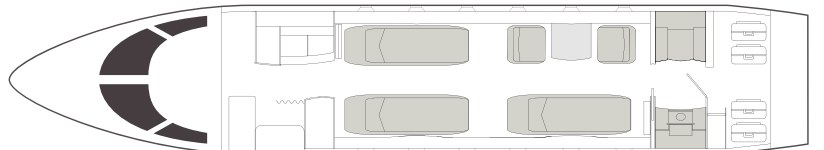

# VISTA

AIRCRAFT

PASSENGERS

RANGE

**CHALLENGER 350**

**8**

**CONTINENTAL**

- 8 passenger seating
- Wi-Fi (satellite based)
- DVD and CD player
- Airshow
- Forward galley with oven and ice drawer
- Satellite phone system
- Sleeps up to 3 passengers
- Aft lavatory

DAY

NIGHT

Range	3,200 NM
Sleeps	3
Baggage	106 ft <sup>3</sup>
Cabin H/L/W	6' x 25'2" x 7'2"