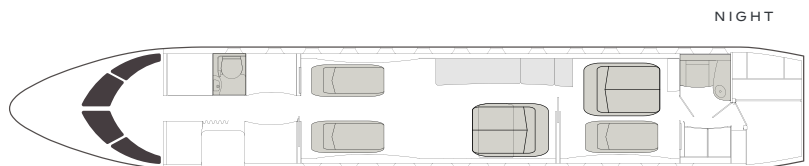

# VISTA

AIRCRAFT

PASSENGERS

RANGE

**GLOBAL 5000**

**13**

**GLOBAL**

- 13 passenger seating
- Equipped with Wi-Fi
- Bluetooth connectivity
- DVD and Blu-ray player
- Airshow with cabin monitor
- Full aft galley with oven and microwave
- Satellite phone system
- Sleeps up to 7 passengers
- 2 lavatories