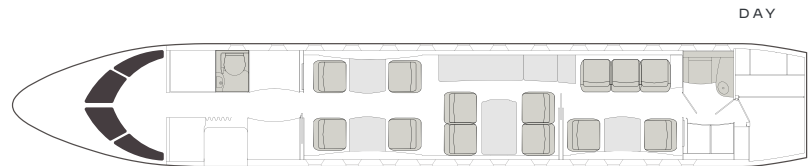

# VISTA

AIRCRAFT

PASSENGERS

RANGE

**GLOBAL 5000**

**13**

**GLOBAL**

- 13 passenger seating
- Equipped with Wi-Fi
- Bluetooth connectivity
- DVD and Blu-ray player
- Airshow with cabin monitor
- Full aft galley with oven and microwave
- Satellite phone system
- Sleeps up to 7 passengers
- 2 lavatories