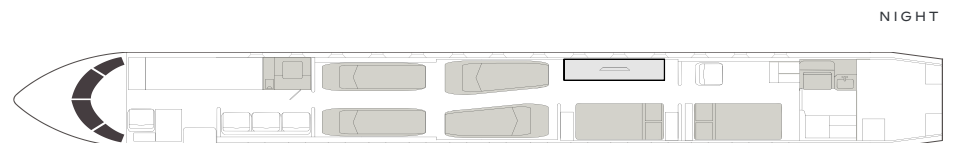

VISTA

AIRCRAFT

PASSENGERS

RANGE

GLOBAL 7500

14

GLOBAL

- 14 passenger seating with four separate living spaces
- 2 flight attendants available
- Equipped with Wi-Fi
- Bluetooth connectivity
- Entertainment system with DVD and Blu-ray player
- Airshow with cabin monitor
- Full galley with oven and microwave
- Satellite phone system
- Sleeps up to 8 passengers
- 2 lavatories

Range	7700 NM
Sleeps	8
Baggage	195 ft ³
Cabin H/L/W	6'2" x 54'5" x 8'