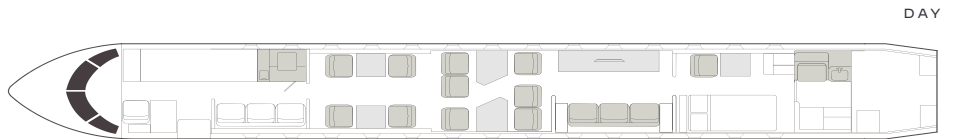

VISTA

AIRCRAFT

PASSENGERS

RANGE

GLOBAL 7500

14

GLOBAL

- 14 passenger seating with four separate living spaces
- 2 flight attendants available
- Equipped with Wi-Fi
- Bluetooth connectivity
- Entertainment system with DVD and Blu-ray player
- Airshow with cabin monitor
- Full galley with oven and microwave
- Satellite phone system
- Sleeps up to 8 passengers
- 2 lavatories

Range	7700 NM
Sleeps	8
Baggage	195 ft ³
Cabin H/L/W	6'2" x 54'5" x 8'