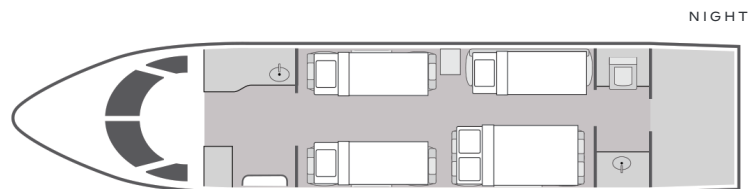

# VISTA

AIRCRAFT TYPE

PASSENGERS

RANGE

**CHALLENGER 604**

**10**

**CONTINENTAL**

- Spacious 2022 interior with 4 forward club seats, aft 4-place conference group and 4-place divan
- Complimentary 4G domestic Wi-Fi
- Dual widescreen cabin monitors with Blu-ray and Airshow with Gogo Vision service
- Forward galley with microwave and coffee maker
- Aft lavatory
- Cabin accessible baggage

Range	3,824 NM
Lavatories	1
Sleeps	5
Baggage	115 ft <sup>3</sup>
Cabin H/L/W	6'1" x 28'4" x 8'2"