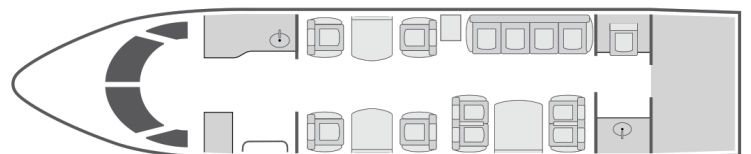

# VISTA

AIRCRAFT TYPE

PASSENGERS

RANGE

**CHALLENGER 604**

**10**

**CONTINENTAL**

- Spacious 2022 interior with 4 forward club seats, aft 4-place conference group and 4-place divan
- Complimentary 4G domestic Wi-Fi
- Dual widescreen cabin monitors with Blu-ray and Airshow with Gogo Vision service
- Forward galley with microwave and coffee maker
- Aft lavatory
- Cabin accessible baggage

Range	3,824 NM
Lavatories	1
Sleeps	5
Baggage	115 ft <sup>3</sup>
Cabin H/L/W	6'1" x 28'4" x 8'2"