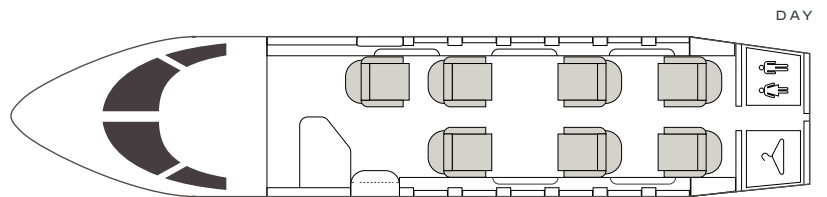

# VISTA

AIRCRAFT

PASSENGERS

RANGE

**CITATION V ULTRA**

**7**

**SHORT**

- 7 all-leather club seats
- Pull-out executive tables
- Complimentary snacks, beverages, and spirits
- On-board restroom