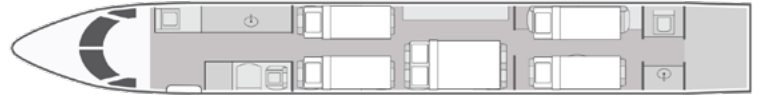

Range	3,400 NM
Lavatories	2
Sleeps	6
Baggage	286 ft³
Cabin H/L/W	6'0" x 42'6" x 6'9"