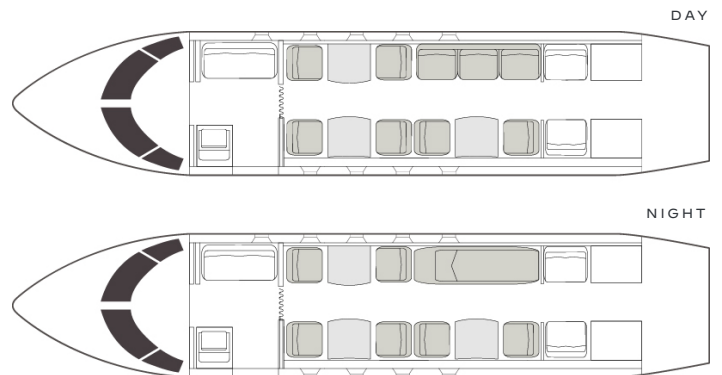

VISTA

AIRCRAFT

PASSENGERS

RANGE

LEGACY 500

9

CONTINENTAL

- Passenger capacity: 9
- Daytime arrangement: 6 single seats, 1 divan with 3 seats
- Microwave and convection oven and fridge
- Refreshment center
- Fully enclosed lavatory
- SAT phones
- Media player and Blu-ray player
- iPhone and PC Interface
- FWD monitor

Range	3125 nm
Maximum cruise speed	466 kt
Baggage	155 ft ³
Cabin H/L/W	6'x 27'3 x 6'8 ft