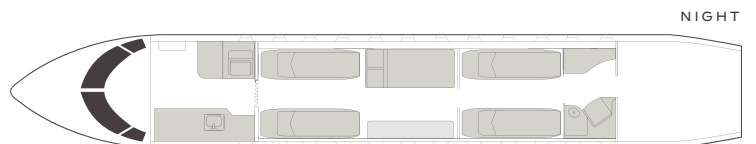

# VISTA

AIRCRAFT

PASSENGERS

RANGE

**LEGACY 600**

**13**

**CONTINENTAL**

- Passenger capacity: 13
- Day-time: 6 single seats, conference group with 4 single seats, 1 divan with 3 seats
- Night-time: 4 single beds, 1 double bed
- Galley incl. microwave, convection oven and fridge
- Refreshment center
- Fully enclosed aft and forward lavatories
- SAT phones
- 2 LCD monitors/premium sound system
- Cabin inflight entertainment and Blu-ray player
- WiFi on board
- iPhone and PC interface

Range	3800 nm
Maximum cruise speed	460 kt
Baggage	240 ft <sup>3</sup>
Cabin H/L/W	6'x 42'49 x 6'89 ft