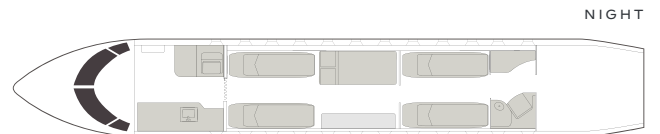

VISTA

AIRCRAFT

PASSENGERS

RANGE

LEGACY 650E

13

CONTINENTAL

- Passenger capacity: 13
- Day-time: 6 single seats, conference group with 4 single seats, 1 divan with 3 seats
- Night-time: 4 single beds, 1 double bed
- Galley incl. microwave, convection oven and fridge
- Refreshment center
- SAT phones
- 2 LCD monitors/premium sound system
- Cabin inflight entertainment and Blu-ray player
- WiFi on board
- iPhone and PC interface

Range	3800 nm
Maximum cruise speed	460 kt
Baggage	240 ft ³
Cabin H/L/W	6'x 42'49 x 6'88 ft