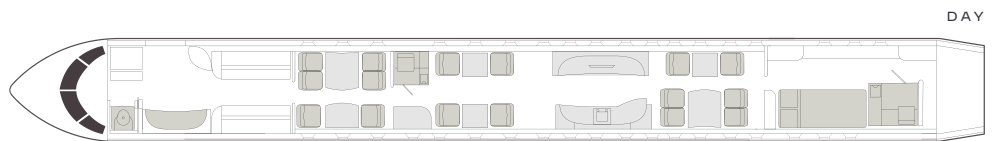

VISTA

AIRCRAFT

PASSENGERS

CATEGORY

EMBRAER LINEAGE 1000E

18

CONTINENTAL

- Day-time: 16 seats - 8 single seats, 2 conference table with 8 double seats and 1 divan with 2 single seats
- Night-time: 1 stateroom with Queen size bed (1,5x2m) incl. en-suite bathroom, 2 double beds and 1 single bed
- 1 VIP bedroom ensuite bathroom
- 1 VIP lavatory and 1 fully enclosed lavatory
- Galley incl. oven, microwave, refrigerator and Nespresso machine
- Premium sound system
- 4 LCD monitor and 1 widescreen monitor
- 4 Wireless SAT phones
- WiFi on board
- Blu-ray player

DAY

NIGHT

Range	4,600 NM
Baggage	443 ft ³
Max Cruise Speed	472 kt
Cabin H/L/W	7' x 84' x 9' ft