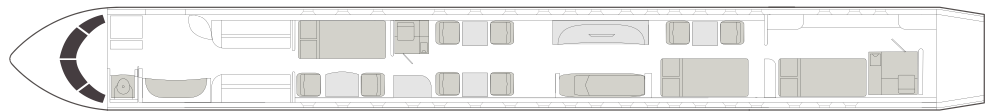

VISTA

AIRCRAFT

PASSENGERS

CATEGORY

EMBRAER LINEAGE 1000E

18

CONTINENTAL

- Day-time: 16 seats - 8 single seats, 2 conference table with 8 double seats and 1 divan with 2 single seats
- Night-time: 1 stateroom with Queen size bed (1,5x2m) incl. en-suite bathroom, 2 double beds and 1 single bed
- 1 VIP bedroom ensuite bathroom
- 1 VIP lavatory and 1 fully enclosed lavatory
- Galley incl. oven, microwave, refrigerator and Nespresso machine
- Premium sound system
- 4 LCD monitor and 1 widescreen monitor
- 4 Wireless SAT phones
- WiFi on board
- Blu-ray player

DAY

NIGHT

Range	4,600 NM
Baggage	443 ft ³
Max Cruise Speed	472 kt
Cabin H/L/W	7' x 84' x 9' ft