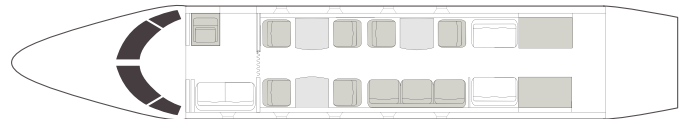

# VISTA

AIRCRAFT

PASSENGERS

RANGE

**PRAETOR 600**

**9**

**CONTINENTAL**

- Passenger capacity: 9
- Daytime arrangement: 6 single seats, 1 divan with 3 seats
- Galley incl. microwave and convection oven/fridge
- Refreshment center
- Fully enclosed lavatory
- SAT telephones
- Media player and Blu-ray player
- Premium HD monitors

DAY

NIGHT

Range	4018
Maximum cruise speed	466 kt
Baggage	155 ft <sup>3</sup>
Cabin H/L/W	6' x 27'3" x 6'8"