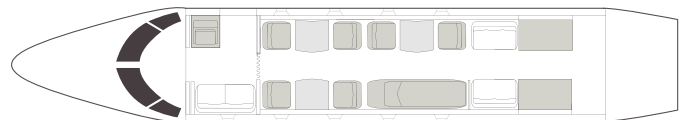

# VISTA

AIRCRAFT

PASSENGERS

RANGE

**PRAETOR 600**

**9**

**CONTINENTAL**

- Passenger capacity: 9
- Daytime arrangement: 6 single seats, 1 divan with 3 seats
- Galley incl. microwave and convection oven/fridge
- Refreshment center
- Fully enclosed lavatory
- SAT telephones
- Media player and Blu-ray player
- Premium HD monitors

DAY

NIGHT

Range	4018
Maximum cruise speed	466 kt
Baggage	155 ft <sup>3</sup>
Cabin H/L/W	6' x 27'3" x 6'8"